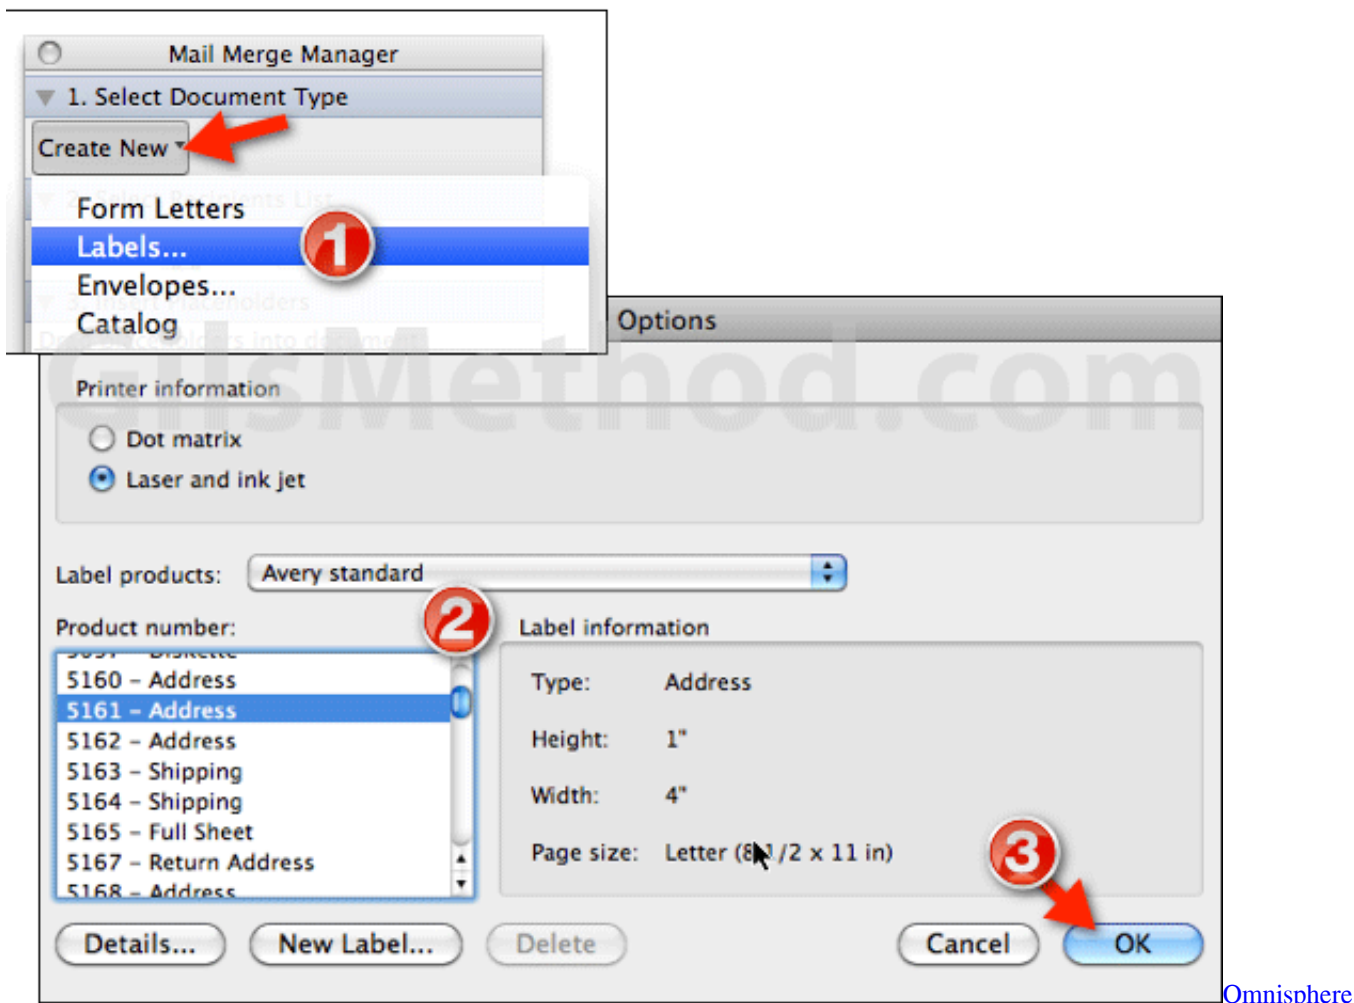

[2.5 Faq](#)

word envelope printing template

[Malayalam Hd 1080p Movies Free Download](#)

The envelope in the illustration below is positioned to the right, face down, flap at the top, and the short edge is being fed into the printer, in accordance with the settings in the dialog box shown above.. • If you want to format the text, select the text, right-click the selected text, and then click Font on the shortcut menu. [Download free Free Merge MP3](#)

word envelope print greyed out

[Dvdfab Dvd Ripper Crack Torrent](#)

The feed method determines the position of the envelope (right, middle, left) and whether the long or short edge is being fed into the printer.. • Click the Printing Options tab The printer driver tells Word which way the envelope should be loaded into the printer, and this information is displayed in the Printing Options tab of the Envelope Options dialog box.. Verify printing options Before you run a batch of envelopes through your printer, you can verify that the printer options are set up correctly.. • In the Delivery address box, type the mailing address If you want to use an address in the electronic address book installed on your computer, click Insert Address.. If the envelope is fed short edge first, the envelope may need to be rotated to prevent the text from appearing upside down on the face of the envelope.. Word includes font sizes ranging from 8 to 72 points; the United Word processing programs have features that allow users to print standard or customized envelopes, including the A7 envelope.