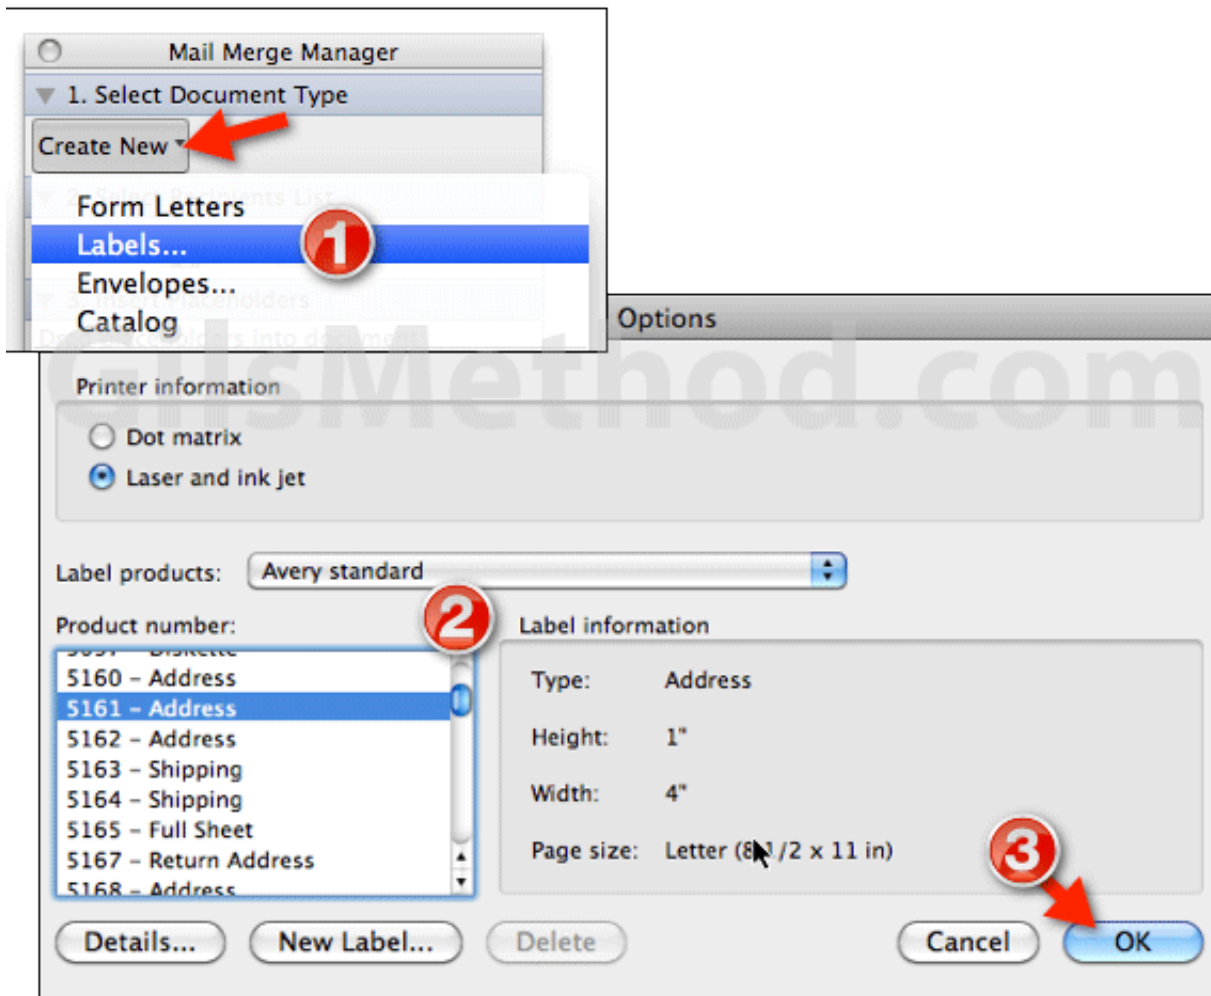

DOWNLOAD

DOWNLOAD

[Word For Mac Envelope Print](#)

[Word For Mac Envelope Print](#)

Note: Word stores the address so that you can use it whenever you want to insert your return address in an envelope, label, or other document.. When it's time to print envelopes, Microsoft Word provides options to update the font size for the delivery and return address.

1. [word envelope printing](#)
2. [word envelope printing template](#)
3. [word envelope print greyed out](#)

- On the Mailings tab, in the Create group, click Envelopes • Click Options, and then click the Envelope Options tab.. • In the Envelope size box, click the choice that matches the size of your envelope.. Quickbooks for mac 2015 sierra update • Update your printer driver • Go back to the Printing Options tab of the Envelope Options dialog box, and make adjustments to the printing options.